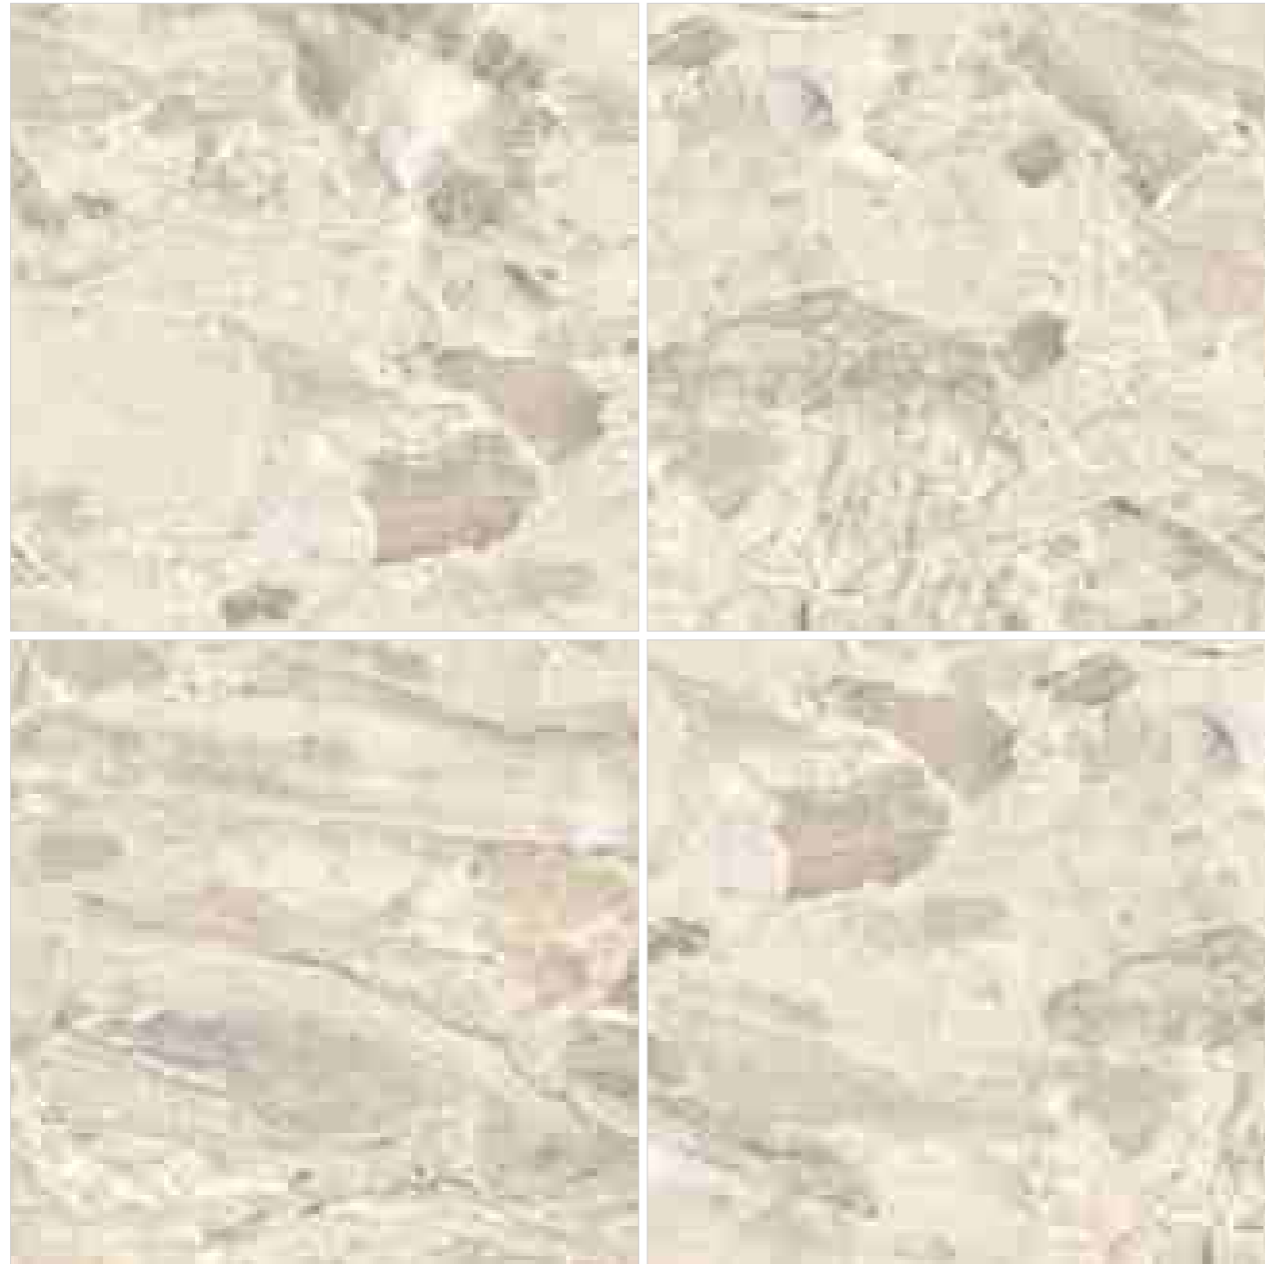

Finish /
Glossy Polished

Design /
Marble

Colour /
Classic

Tone /
Single

Technical
 Characteristics

600X
600MM

mono
MARBLEOUS | Volume-1
SLEEK UNICOLOUR BRILLIANCE

SOLITAIRE STONE