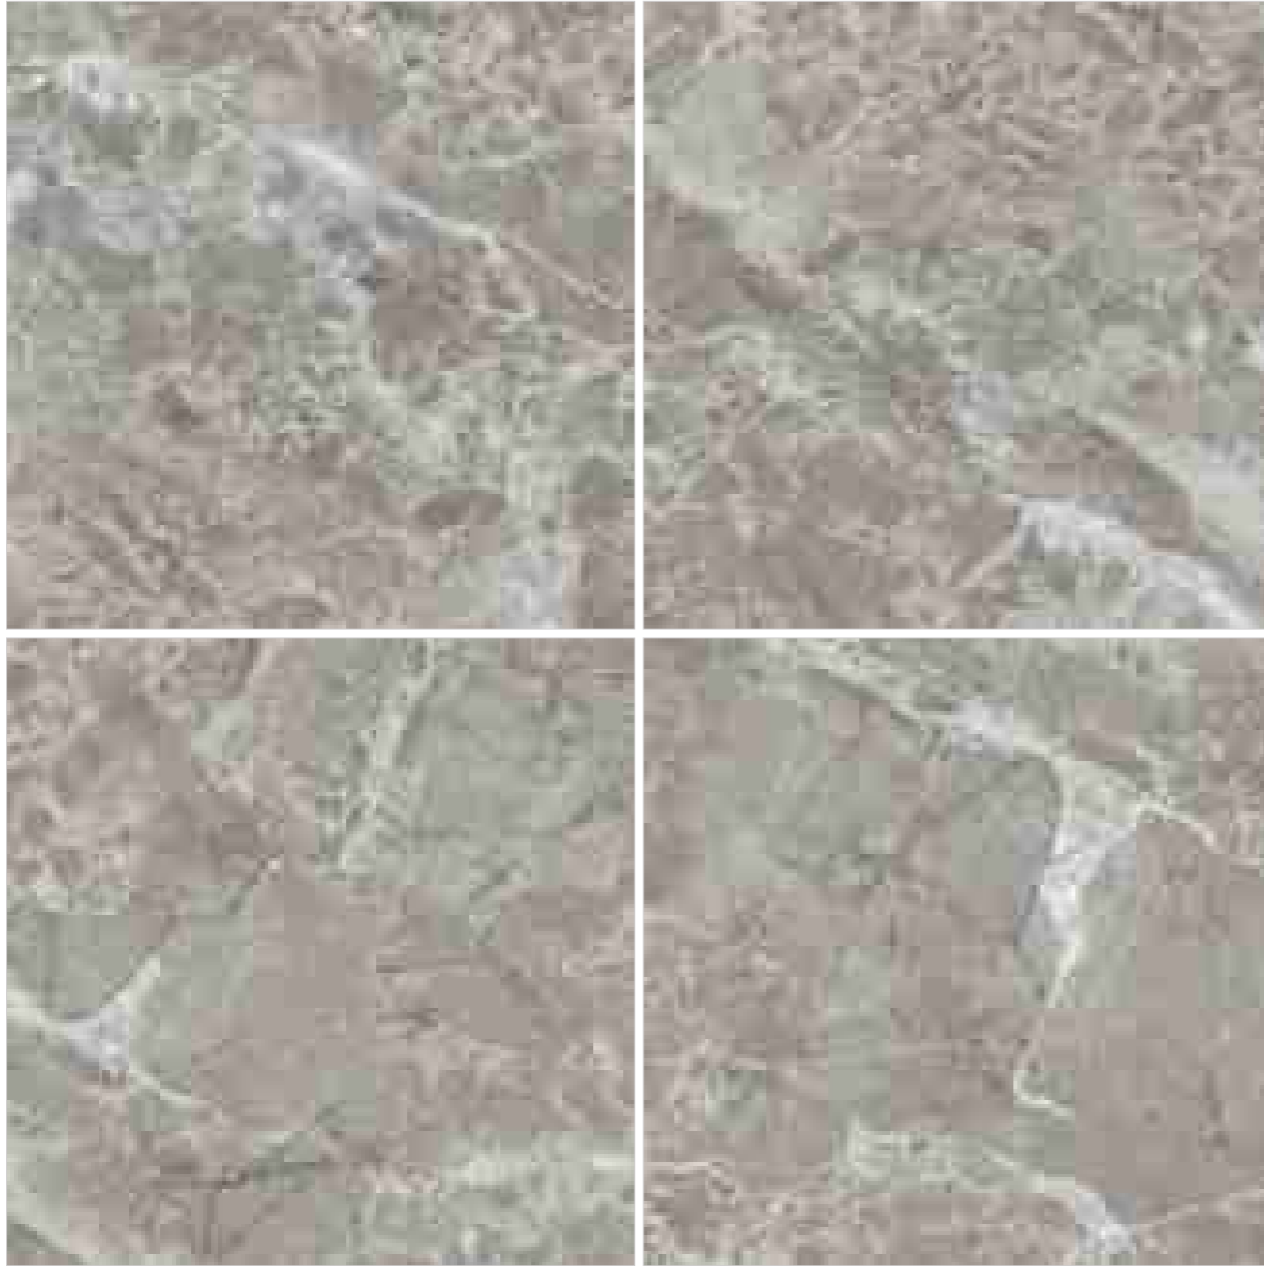

Tone /
Single

600X
600MM

mono
MARBLEOUS | Volume-1
 SLEEK UNICOLOUR BRILLIANCE

JERICO GREY

 R-10

Finish /
Glossy Polished

Design /
Marble

Colour /
Classic