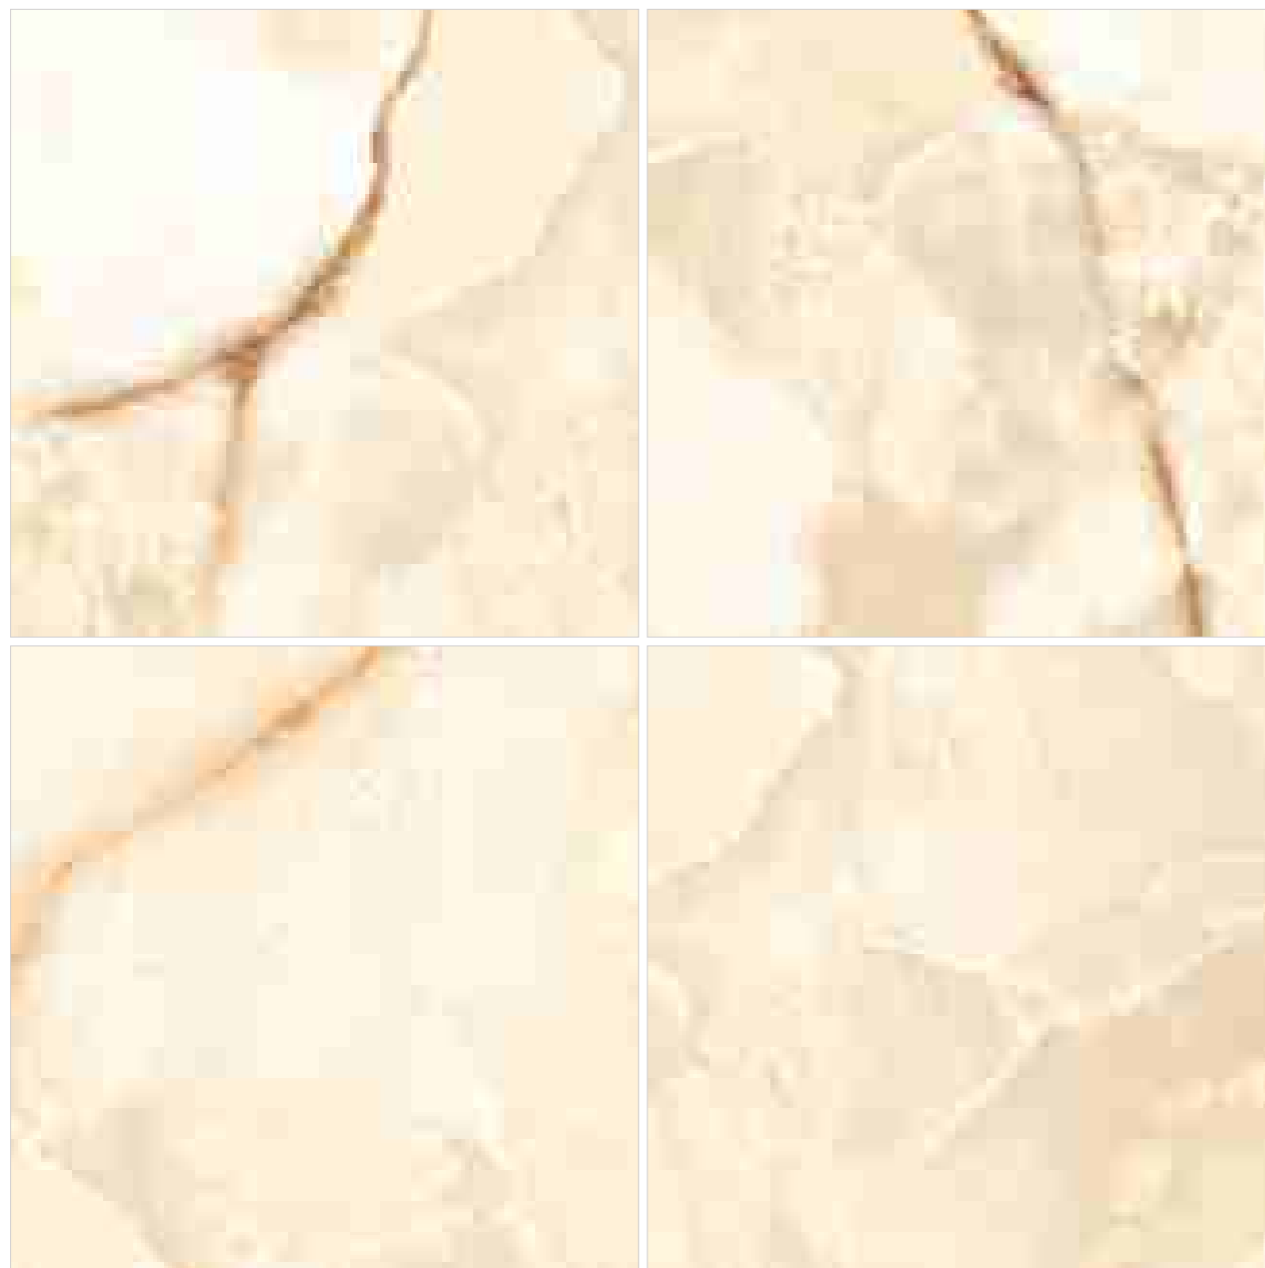

Colour /
Classic

Design /
Marble

Tone /
Single

Technical
 Characteristics

600X
600MM

mono
MARBLEOUS | Volume-1
SLEEK UNICOLOUR BRILLIANCE

ONYX VENICE

Finish /
Glossy Polished