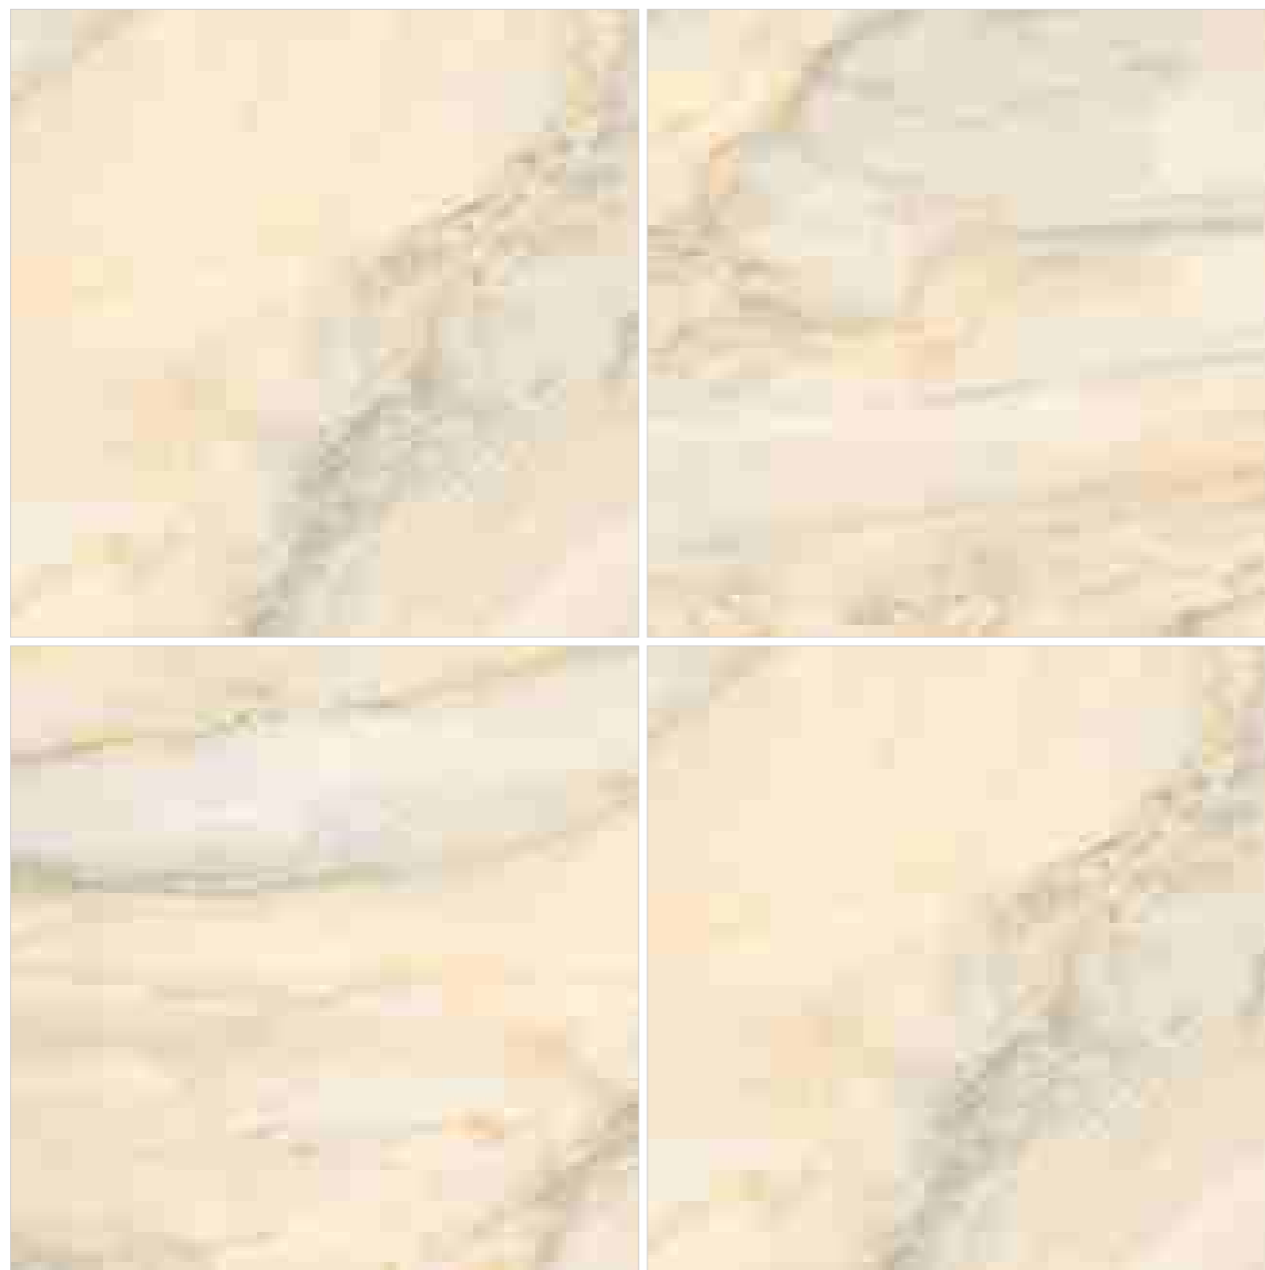

Technical
Characteristics

600X
600MM

mono
MARBLEOUS | Volume-1
SLEEK UNICOLOUR BRILLIANCE

PLAZZO

 R-3

Finish /
Glossy Polished

Design /
Marble

Colour /
Classic