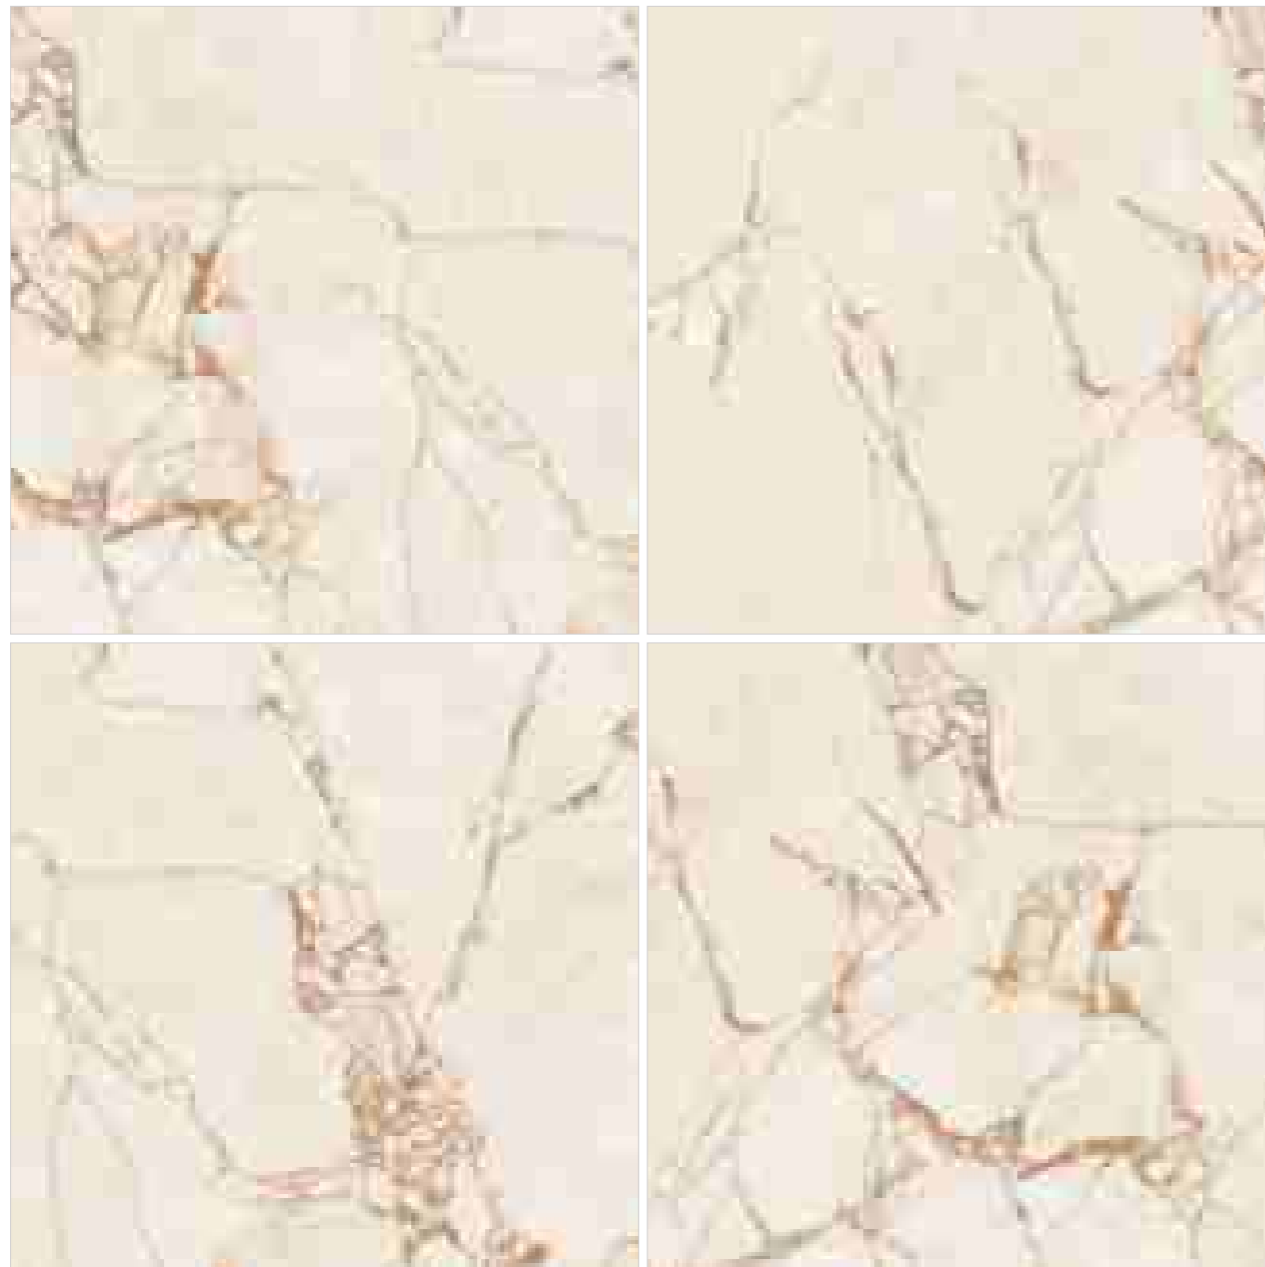

mono
MARBLEOUS | Volume-1
SLEEK UNICOLOUR BRILLIANCE

ZODIAC BEIGE

Finish /
Glossy Polished

Design /
Marble

Colour /
Classic

Tone /
Single

600X
600MM