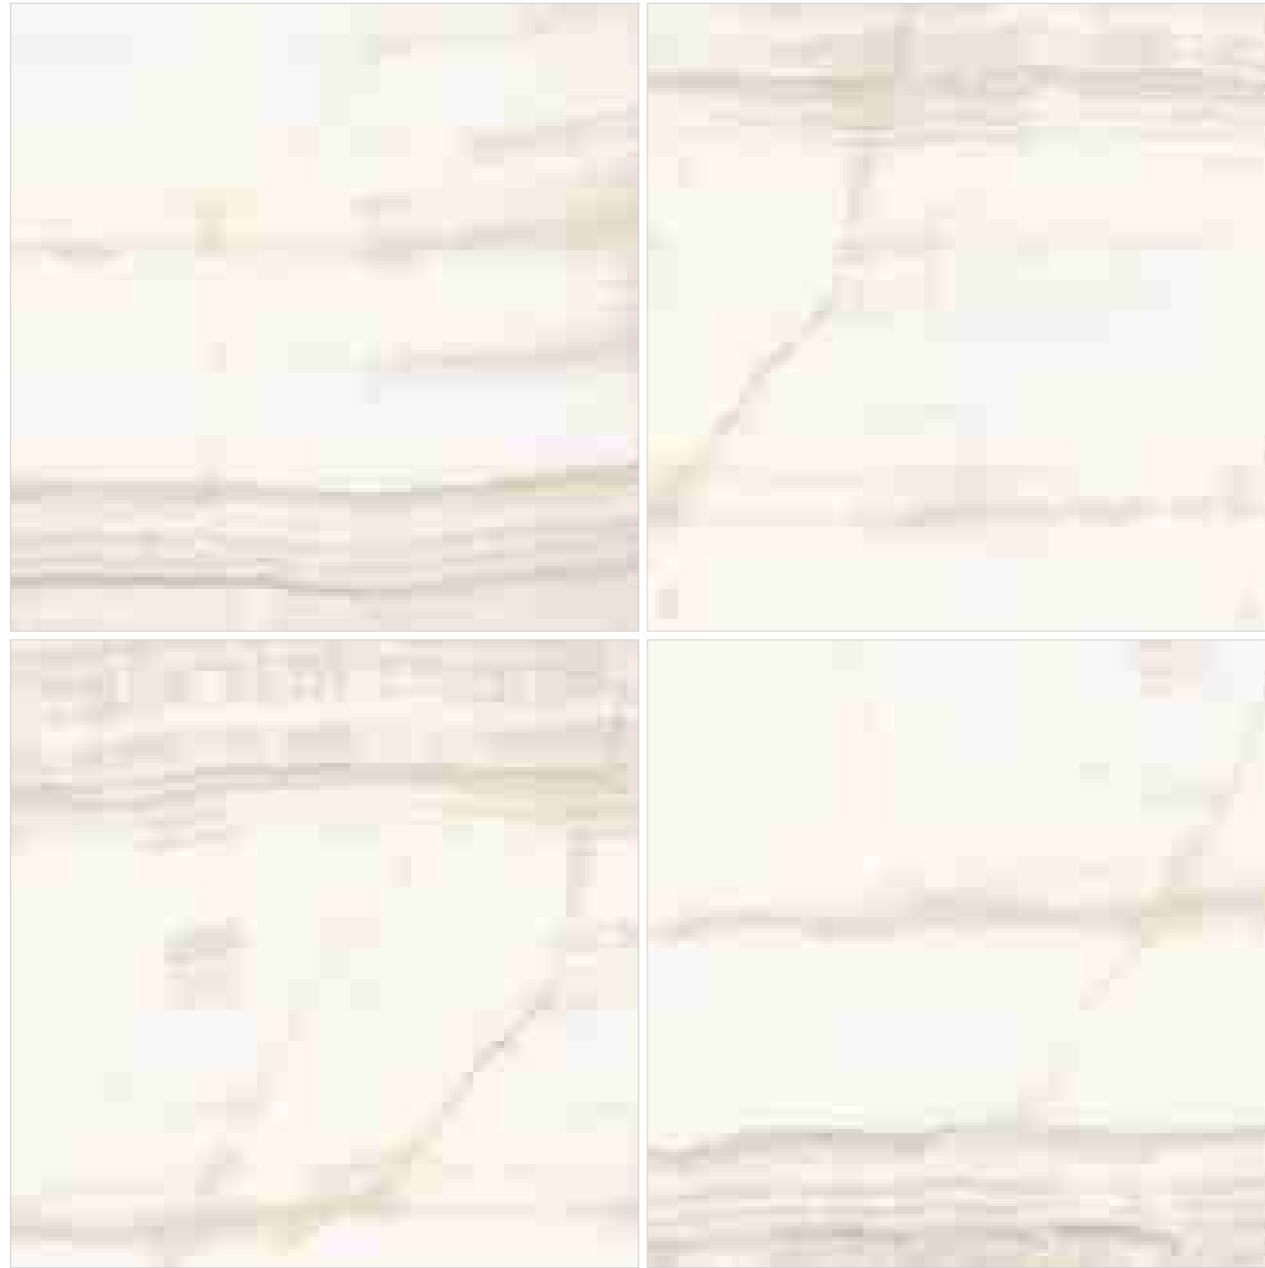

 R-4

Finish /
Glossy Polished

Design /
Marble

Colour /
Classic

Tone /
Single

600X
600MM

mono
MARBLEOUS | Volume-1
SLEEK UNICOLOUR BRILLIANCE

QUIRO WHITE